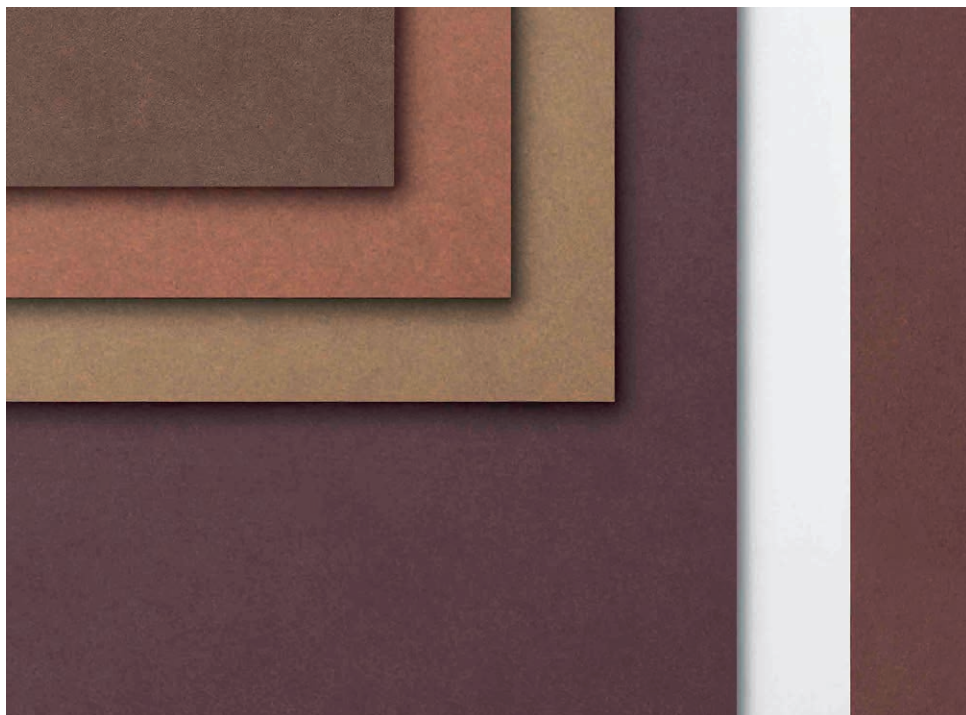

Swisspearl Terra

Earthy and warm atmosphere

Terra is a grey based fiber cement panel with a translucent, strongly pigmented coating. The finely coordinated colors are a reminiscent of earth tones and gives the building envelope an earthy, warm look.

With Terra, buildings are able to merge with their natural environment.

INFO

Panel

Base panel: Grey based

Top layer: Translucent strongly pigmented

Panel size (refer to page 6)

Swisspearl Largo:

Arbitrary panel size up to a maximum size of 3050 x 1250 mm, thickness 8 mm. These 12 mm panels are only available in size 2510 x 1250 mm.

Largo panels can also be used for the interior.

Swisspearl Linearis:

4 different panel sizes, thickness 8 mm.

Swisspearl Modula:

2 different panel sizes, thickness 8 mm.

For a detailed summary of the sizing and color options, please refer to our delivery program.

Colors

A standard range of 6 colors.

Installation

The whole range from flat layer to lapped coverings, with face or concealed fastening.

For detailed information refer to our DIM (Design & Installation Manual).