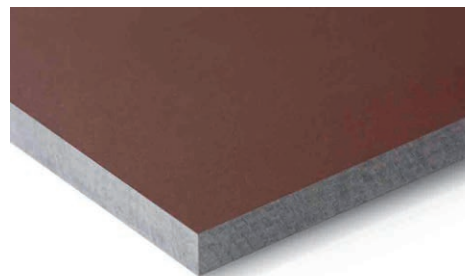

Swisspearl Terra

Earthy and warm atmosphere

Terra is a grey based fiber cement panel with a translucent, strongly pigmented coating. The finely coordinated colors are a reminiscent of earth tones and gives the building envelope an earthy, warm look.

With Terra, buildings are able to merge with their natural environment.

INFO

Panel

Base panel: Grey based

Top layer: Translucent strongly pigmented

Panel size (refer to page 6)

Swisspearl Largo:

Arbitrary panel size up to a maximum size of 3050 x 1250 mm, thickness 8 mm. These 12 mm panels are only available in size 2510 x 1250 mm.

Largo panels can also be used for the interior.

Swisspearl Linearis:

4 different panel sizes, thickness 8 mm.

Swisspearl Modula:

2 different panel sizes, thickness 8 mm.

For a detailed summary of the sizing and color options, please refer to our delivery program.

Colors

A standard range of 6 colors.

Installation

The whole range from flat layer to lapped coverings, with face or concealed fastening.

For detailed information refer to our DIM (Design & Installation Manual).