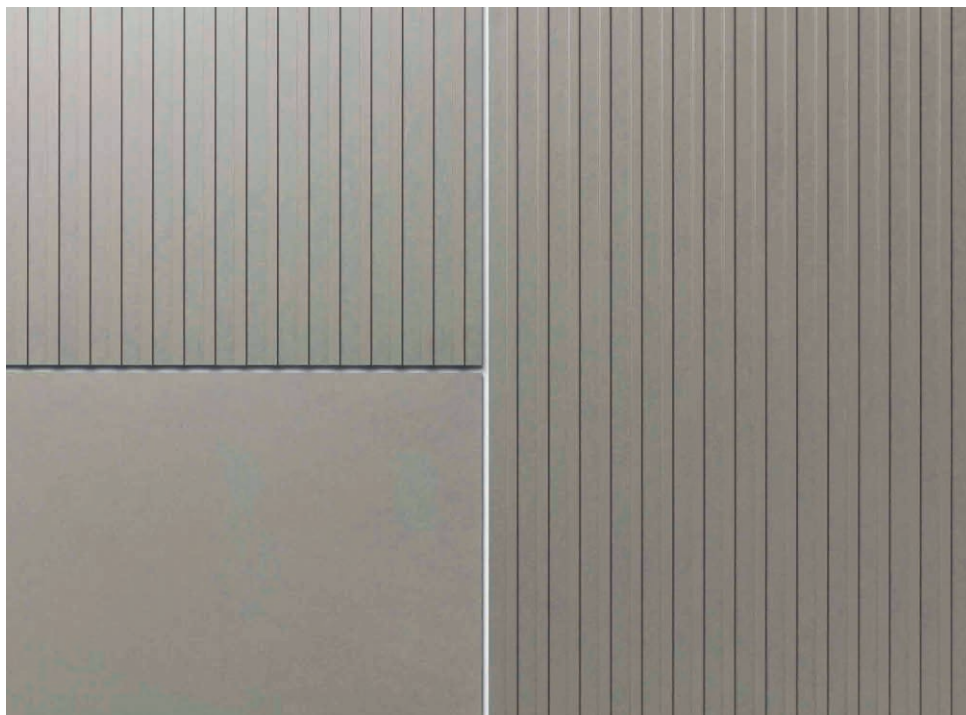

Swisspearl Gravial

Unique interplay of light and shadow

Gravial is a fiber cement panel with a linear grooved surface structure with consistent character. Depending on the angle of view and the incidence of daylight, it brings a contrasting and unique light and shadow effect.

Because Gravial can be excellently combined with our Carat and Nobilis panels, by providing a wide range of colors and cutting options, it creates endless design possibilities.

Gravial is perfect for making a special architectural statement on both the interior and exterior of a building.

INFO

Panel

Base panel: Integrally colored | Grey based
Top layer: Translucent

Panel size (refer to page 6)

Swisspearl Largo:

Arbitrary panel size up to a maximum size of 3050 x 1250 mm, thickness 12 mm.
Largo panels can also be used for the interior.

For a detailed summary of the sizing and color options, please refer to our delivery program.

Colors

A standard range of 6 colors.

Installation

The whole range with face or concealed fastening.

For detailed information refer to our DIM (Design & Installation Manual Gravial).