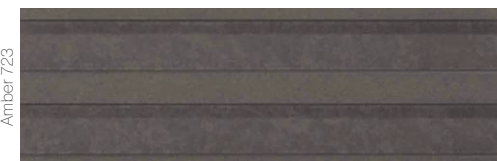

Swisspearl Gravial

Unique interplay of light and shadow

Gravial is a fiber cement panel with a linear grooved surface structure with consistent character. Depending on the angle of view and the incidence of daylight, it brings a contrasting and unique light and shadow effect.

INFO

Panel

Base panel: Integrally colored | Grey based
Top layer: Translucent

Panel size (refer to page 6)

Swisspearl Largo:

Arbitrary panel size up to a maximum size of 3050 x 1250 mm, thickness 12 mm.
Largo panels can also be used for the interior.

For a detailed summary of the sizing and color options, please refer to our delivery program.

Colors

A standard range of 6 colors.

Installation

The whole range with face or concealed fastening.

For detailed information refer to our DIM (Design & Installation Manual Gravial).

Crystal 125

Granite 624

Amber 723

Anthracite 3020

Ivory 3090

Ivory 3099